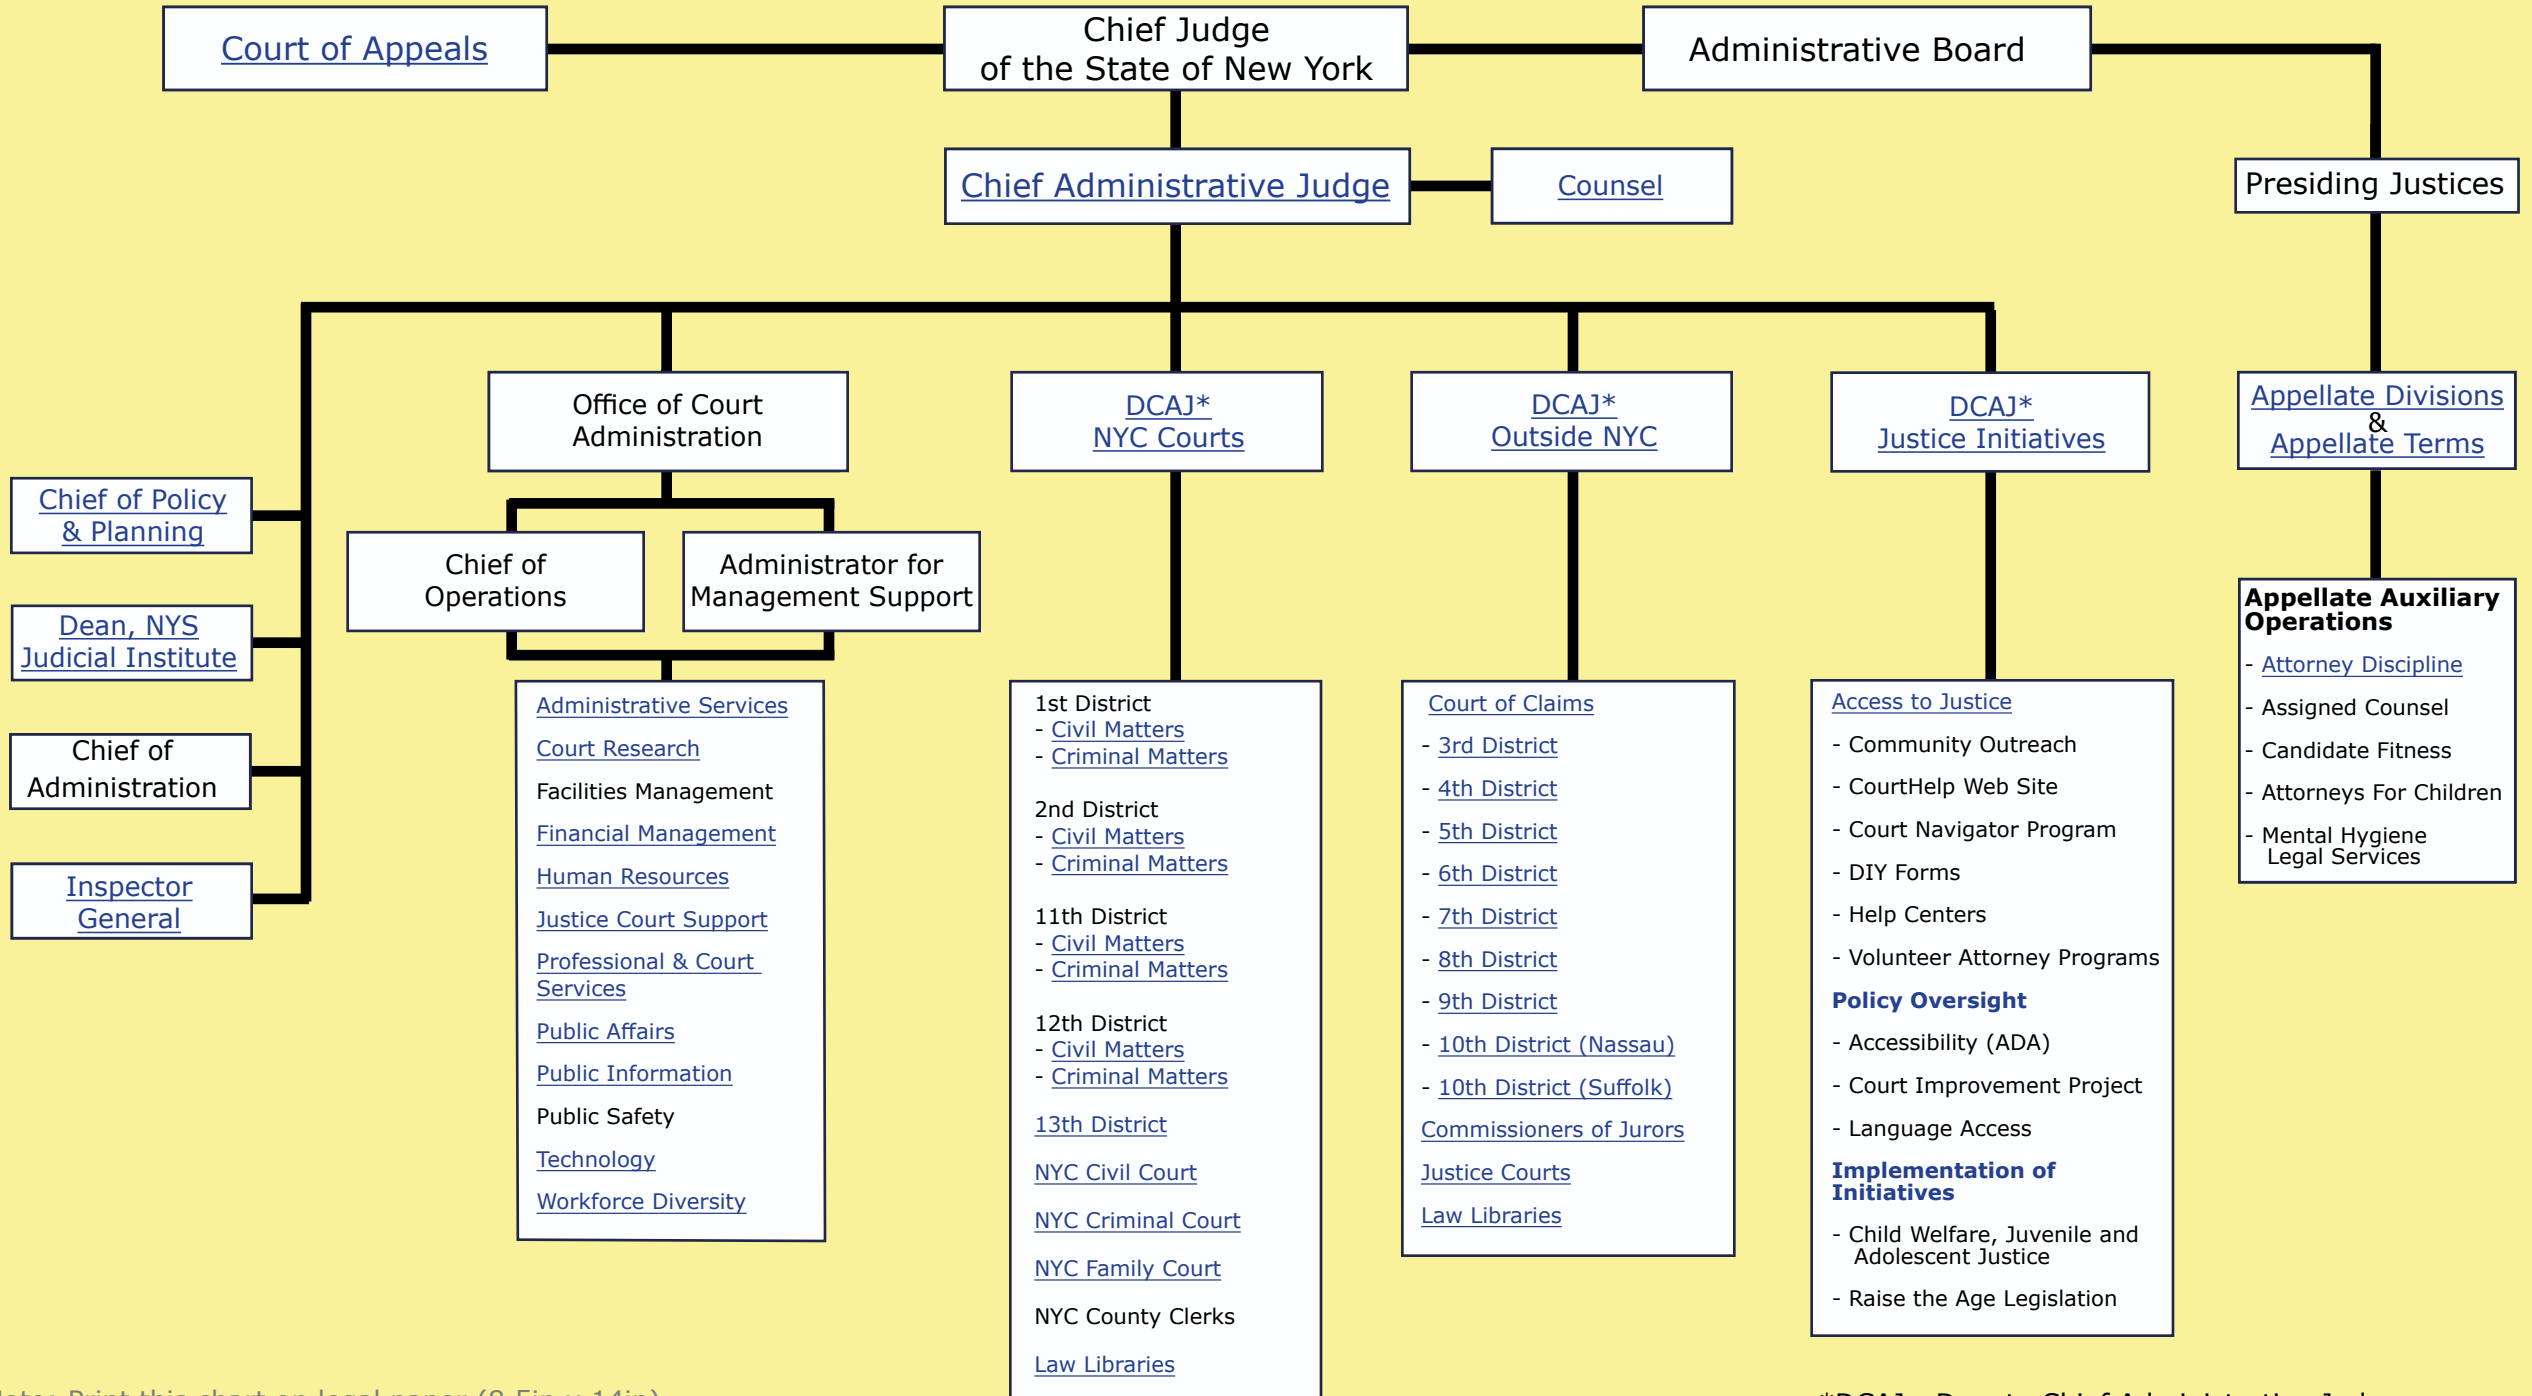

ADMINISTRATIVE STRUCTURE OF THE NEW YORK STATE UNIFIED COURT SYSTEM

Note: Print this chart on legal paper (8.5in x 14in).

*DCAJ - Deputy Chief Administrative Judge